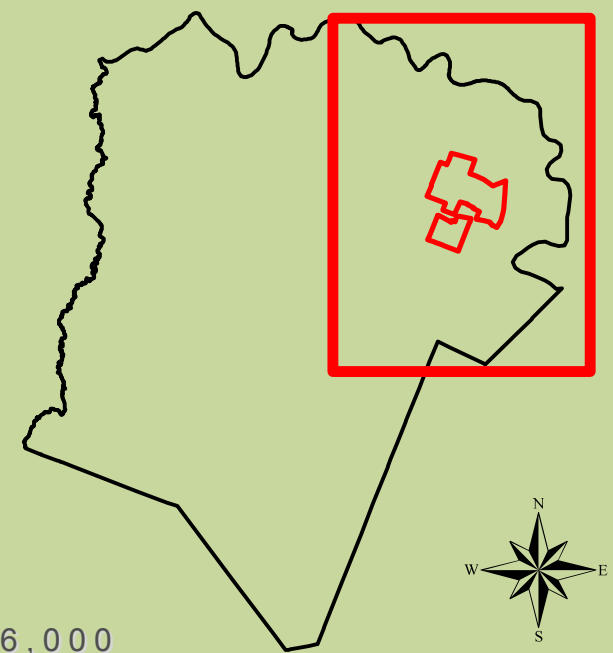

# Map A: Locus Map with Surrounding Land Use, Catamount Community Forest, Williston, VT

SCALE 1:36,000