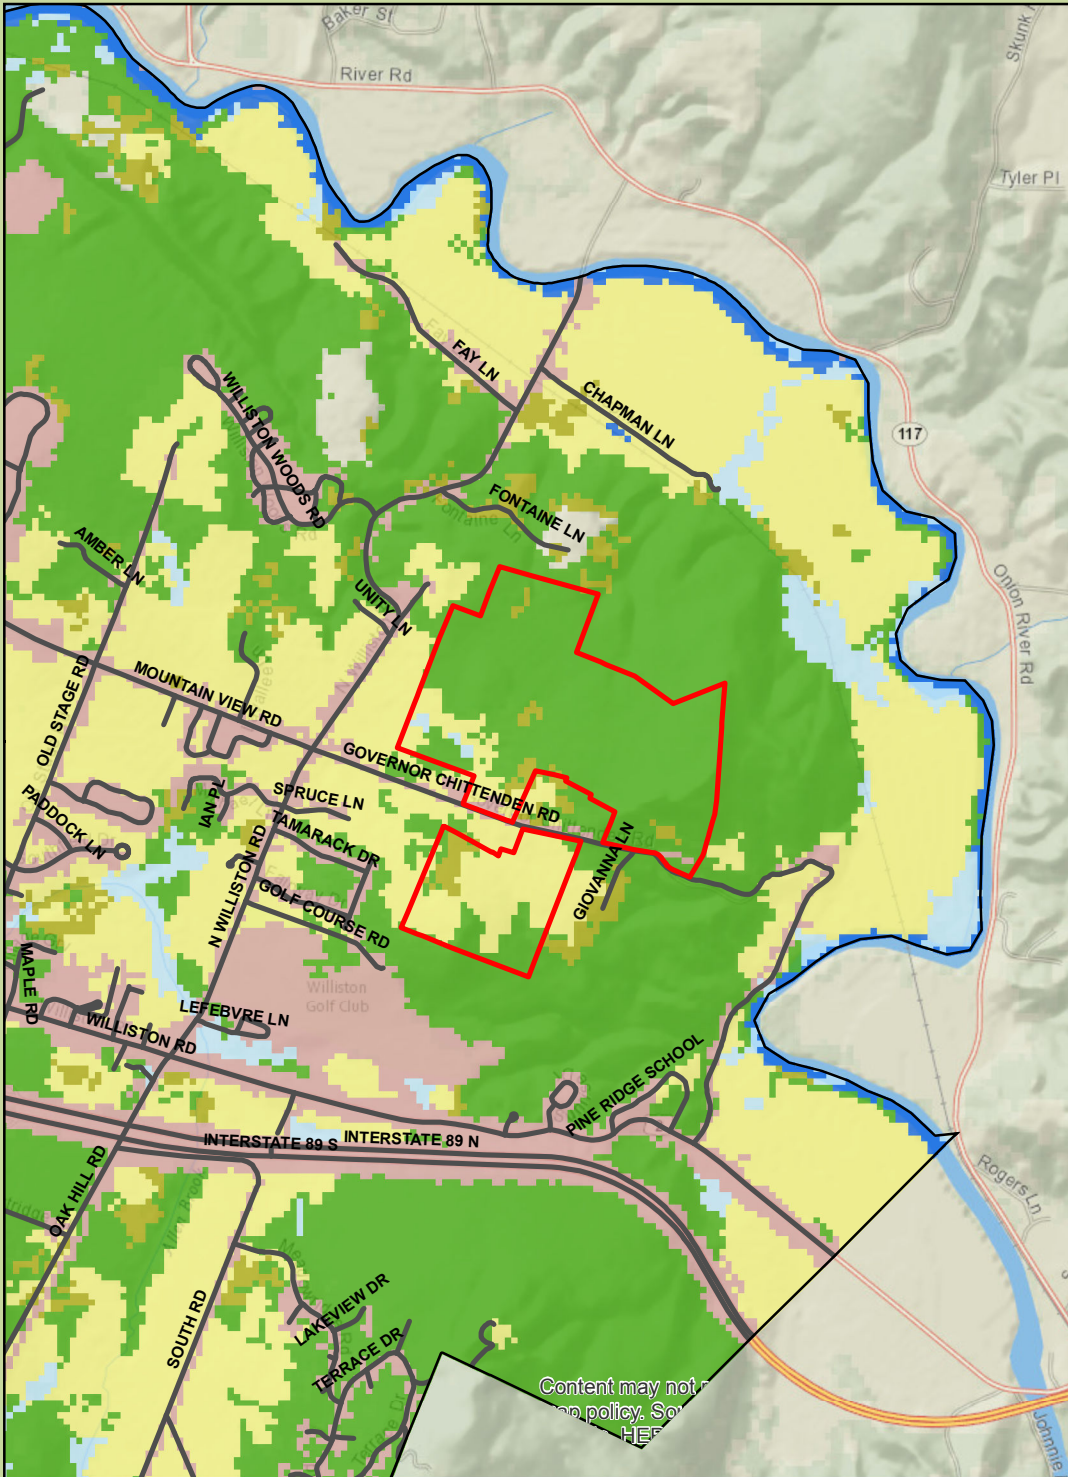

# Map A: Locus Map with Surrounding Land Use, Catamount Community Forest, Williston, VT

SCALE 1:36,000