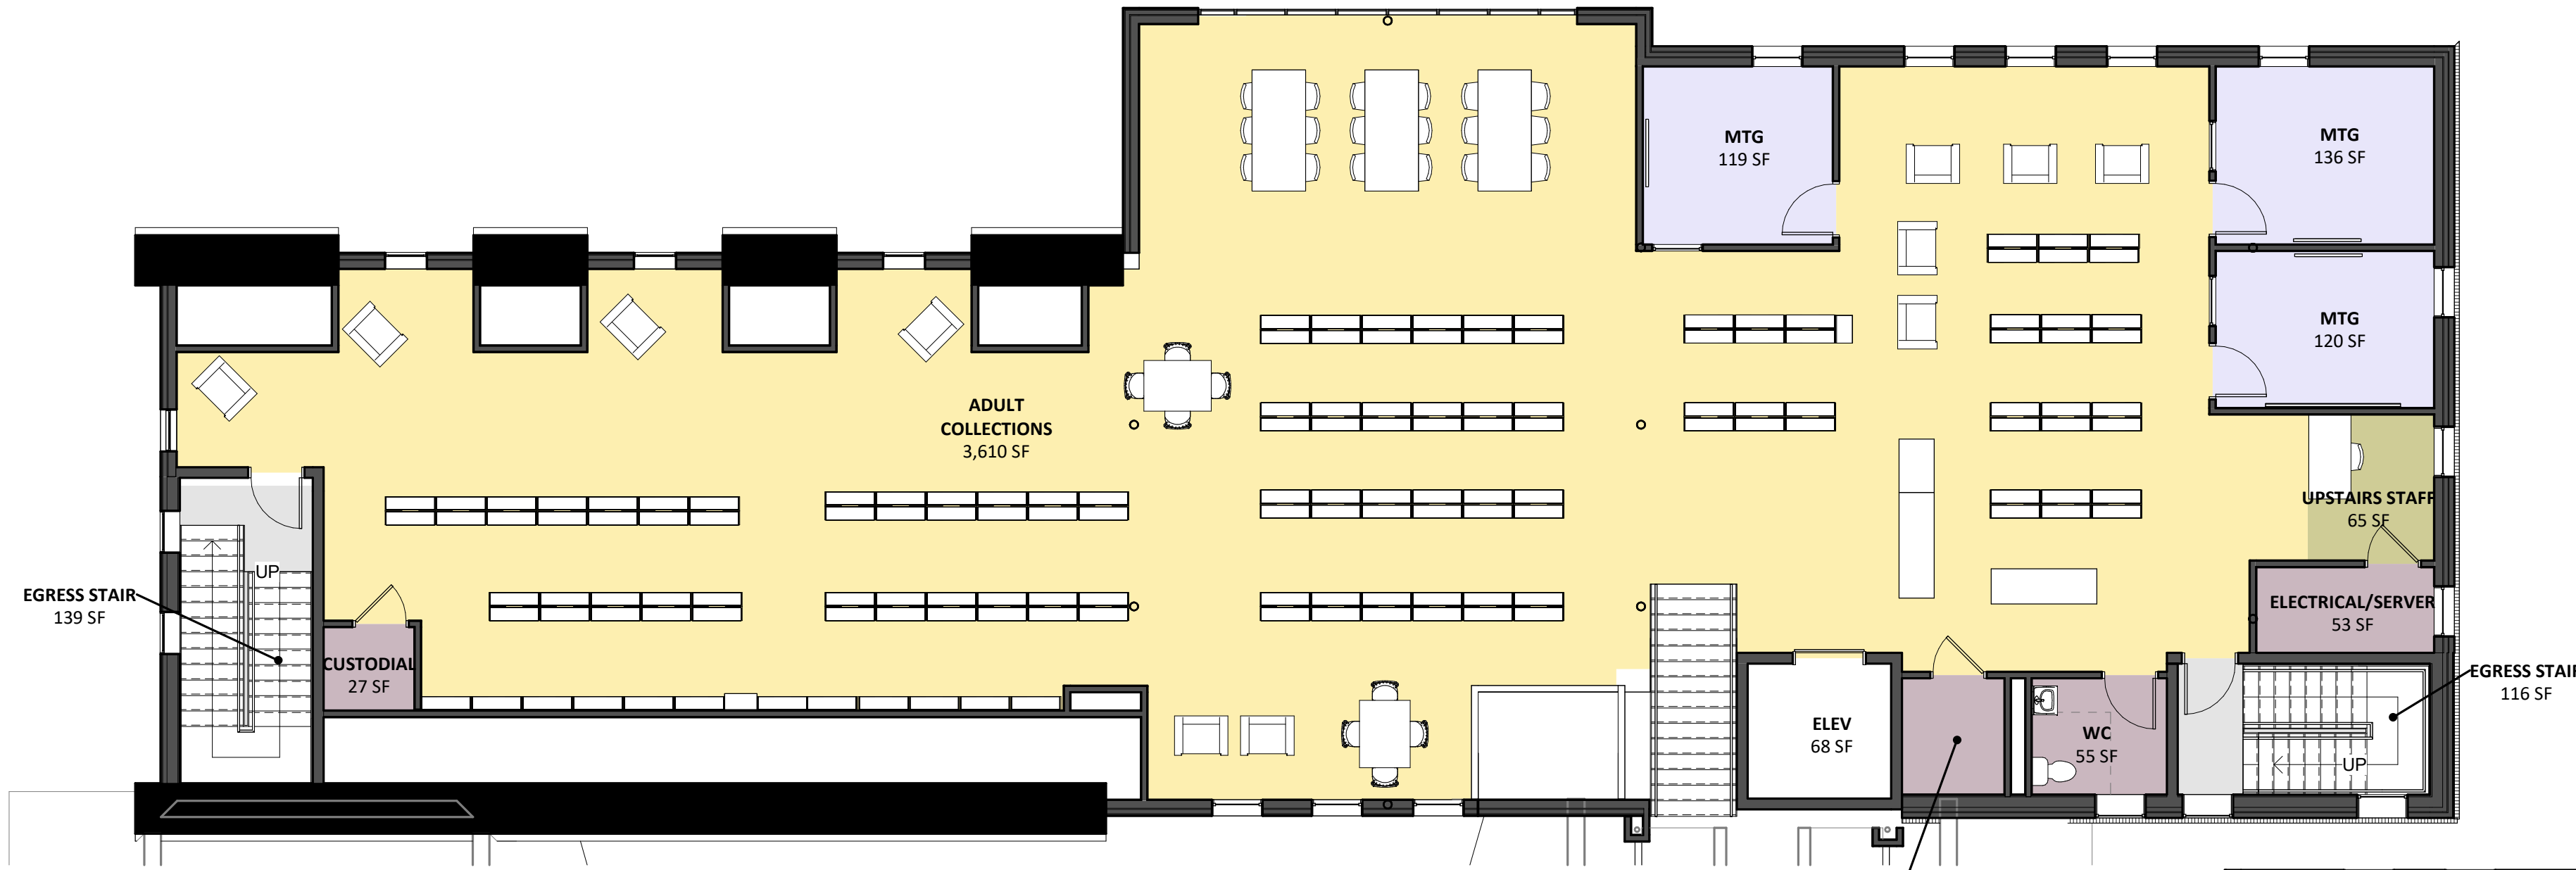

Dorothy Alling Memorial Library

New Entrance

02/12/2025

Dorothy Alling Memorial Library

New Entrance

02/12/2025

Dorothy Alling Memorial Library

View from Route 2

02/12/2025

Dorothy Alling Memorial Library

1 PROPOSED LEVEL 2
SCALE: 1/8" = 1'-0"

2 PROPOSED LEVEL 1
SCALE: 1/8" = 1'-0"

SCHEMATIC PLAN

2/18/2025 scale: 1/8" = 1'-0"

DOROTHY ALLING MEMORIAL LIBRARY