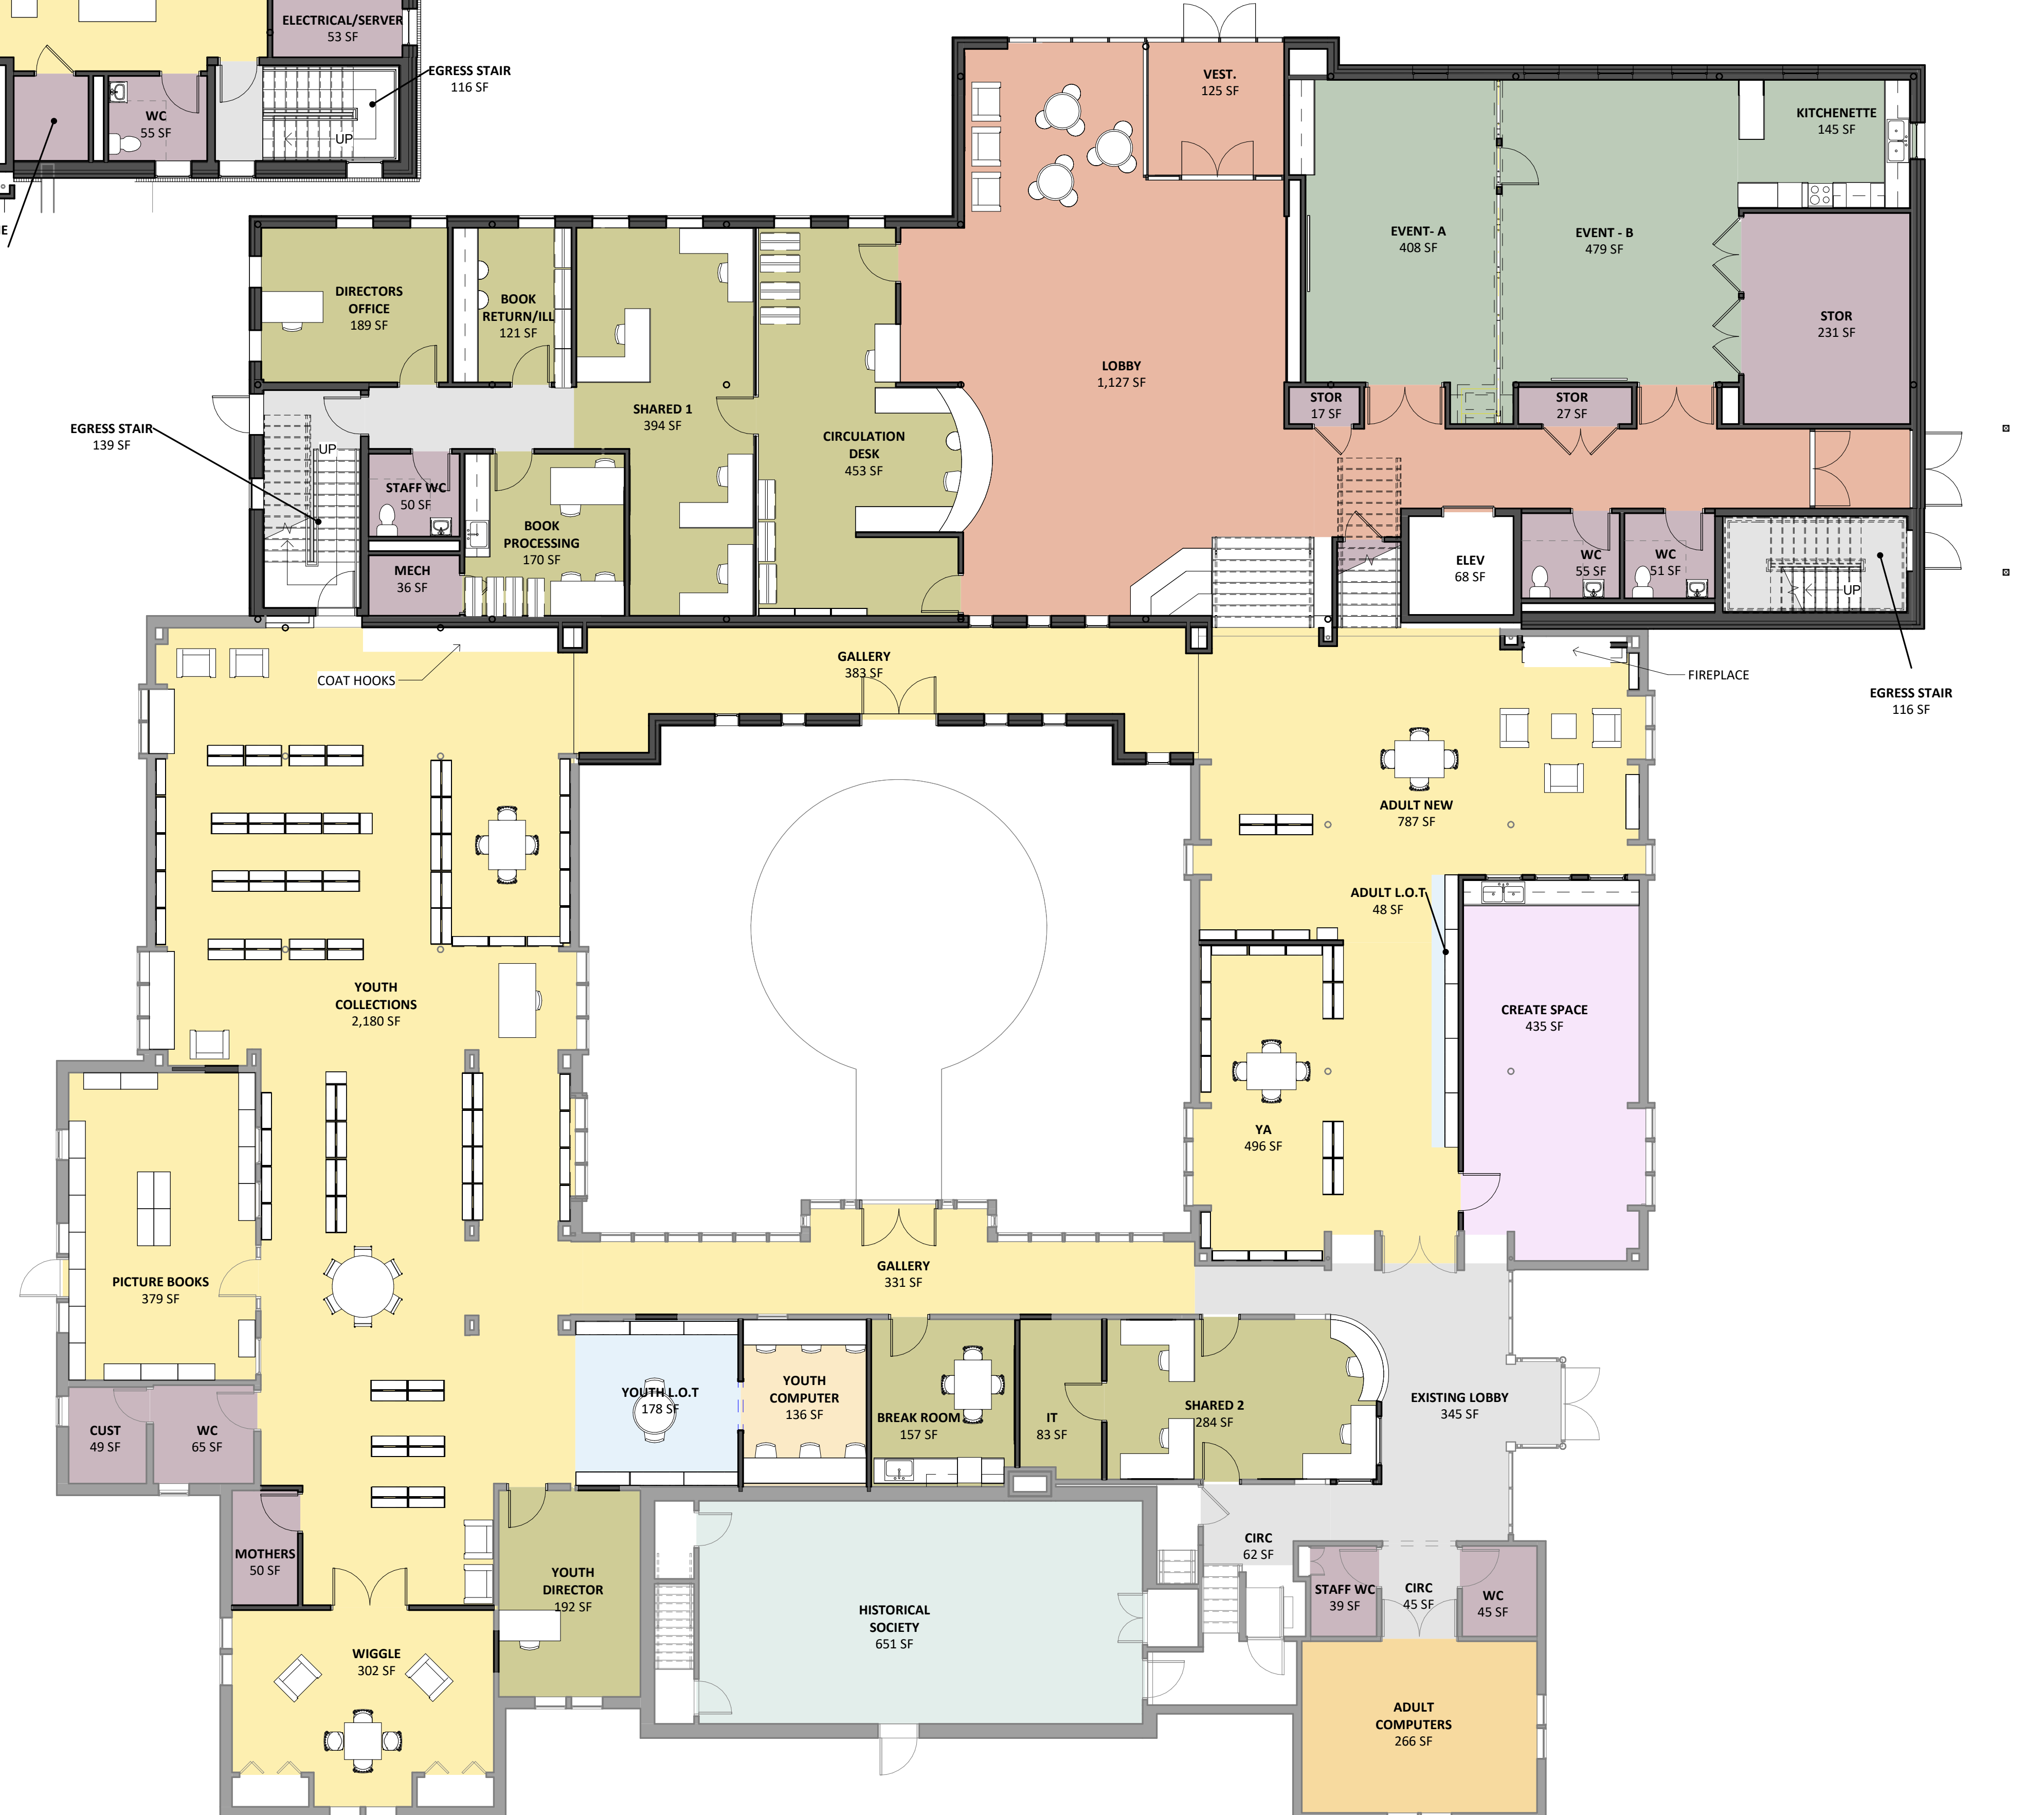

Dorothy Alling Memorial Library

New Entrance

02/12/2025

Dorothy Alling Memorial Library

New Entrance

02/12/2025

Dorothy Alling Memorial Library

View from Route 2

02/12/2025

Dorothy Alling Memorial Library

1 PROPOSED LEVEL 2
SCALE: 1/8" = 1'-0"

2 PROPOSED LEVEL 1
SCALE: 1/8" = 1'-0"

SCHEMATIC PLAN

2/18/2025 scale: 1/8" = 1'-0"

DOROTHY ALLING MEMORIAL LIBRARY