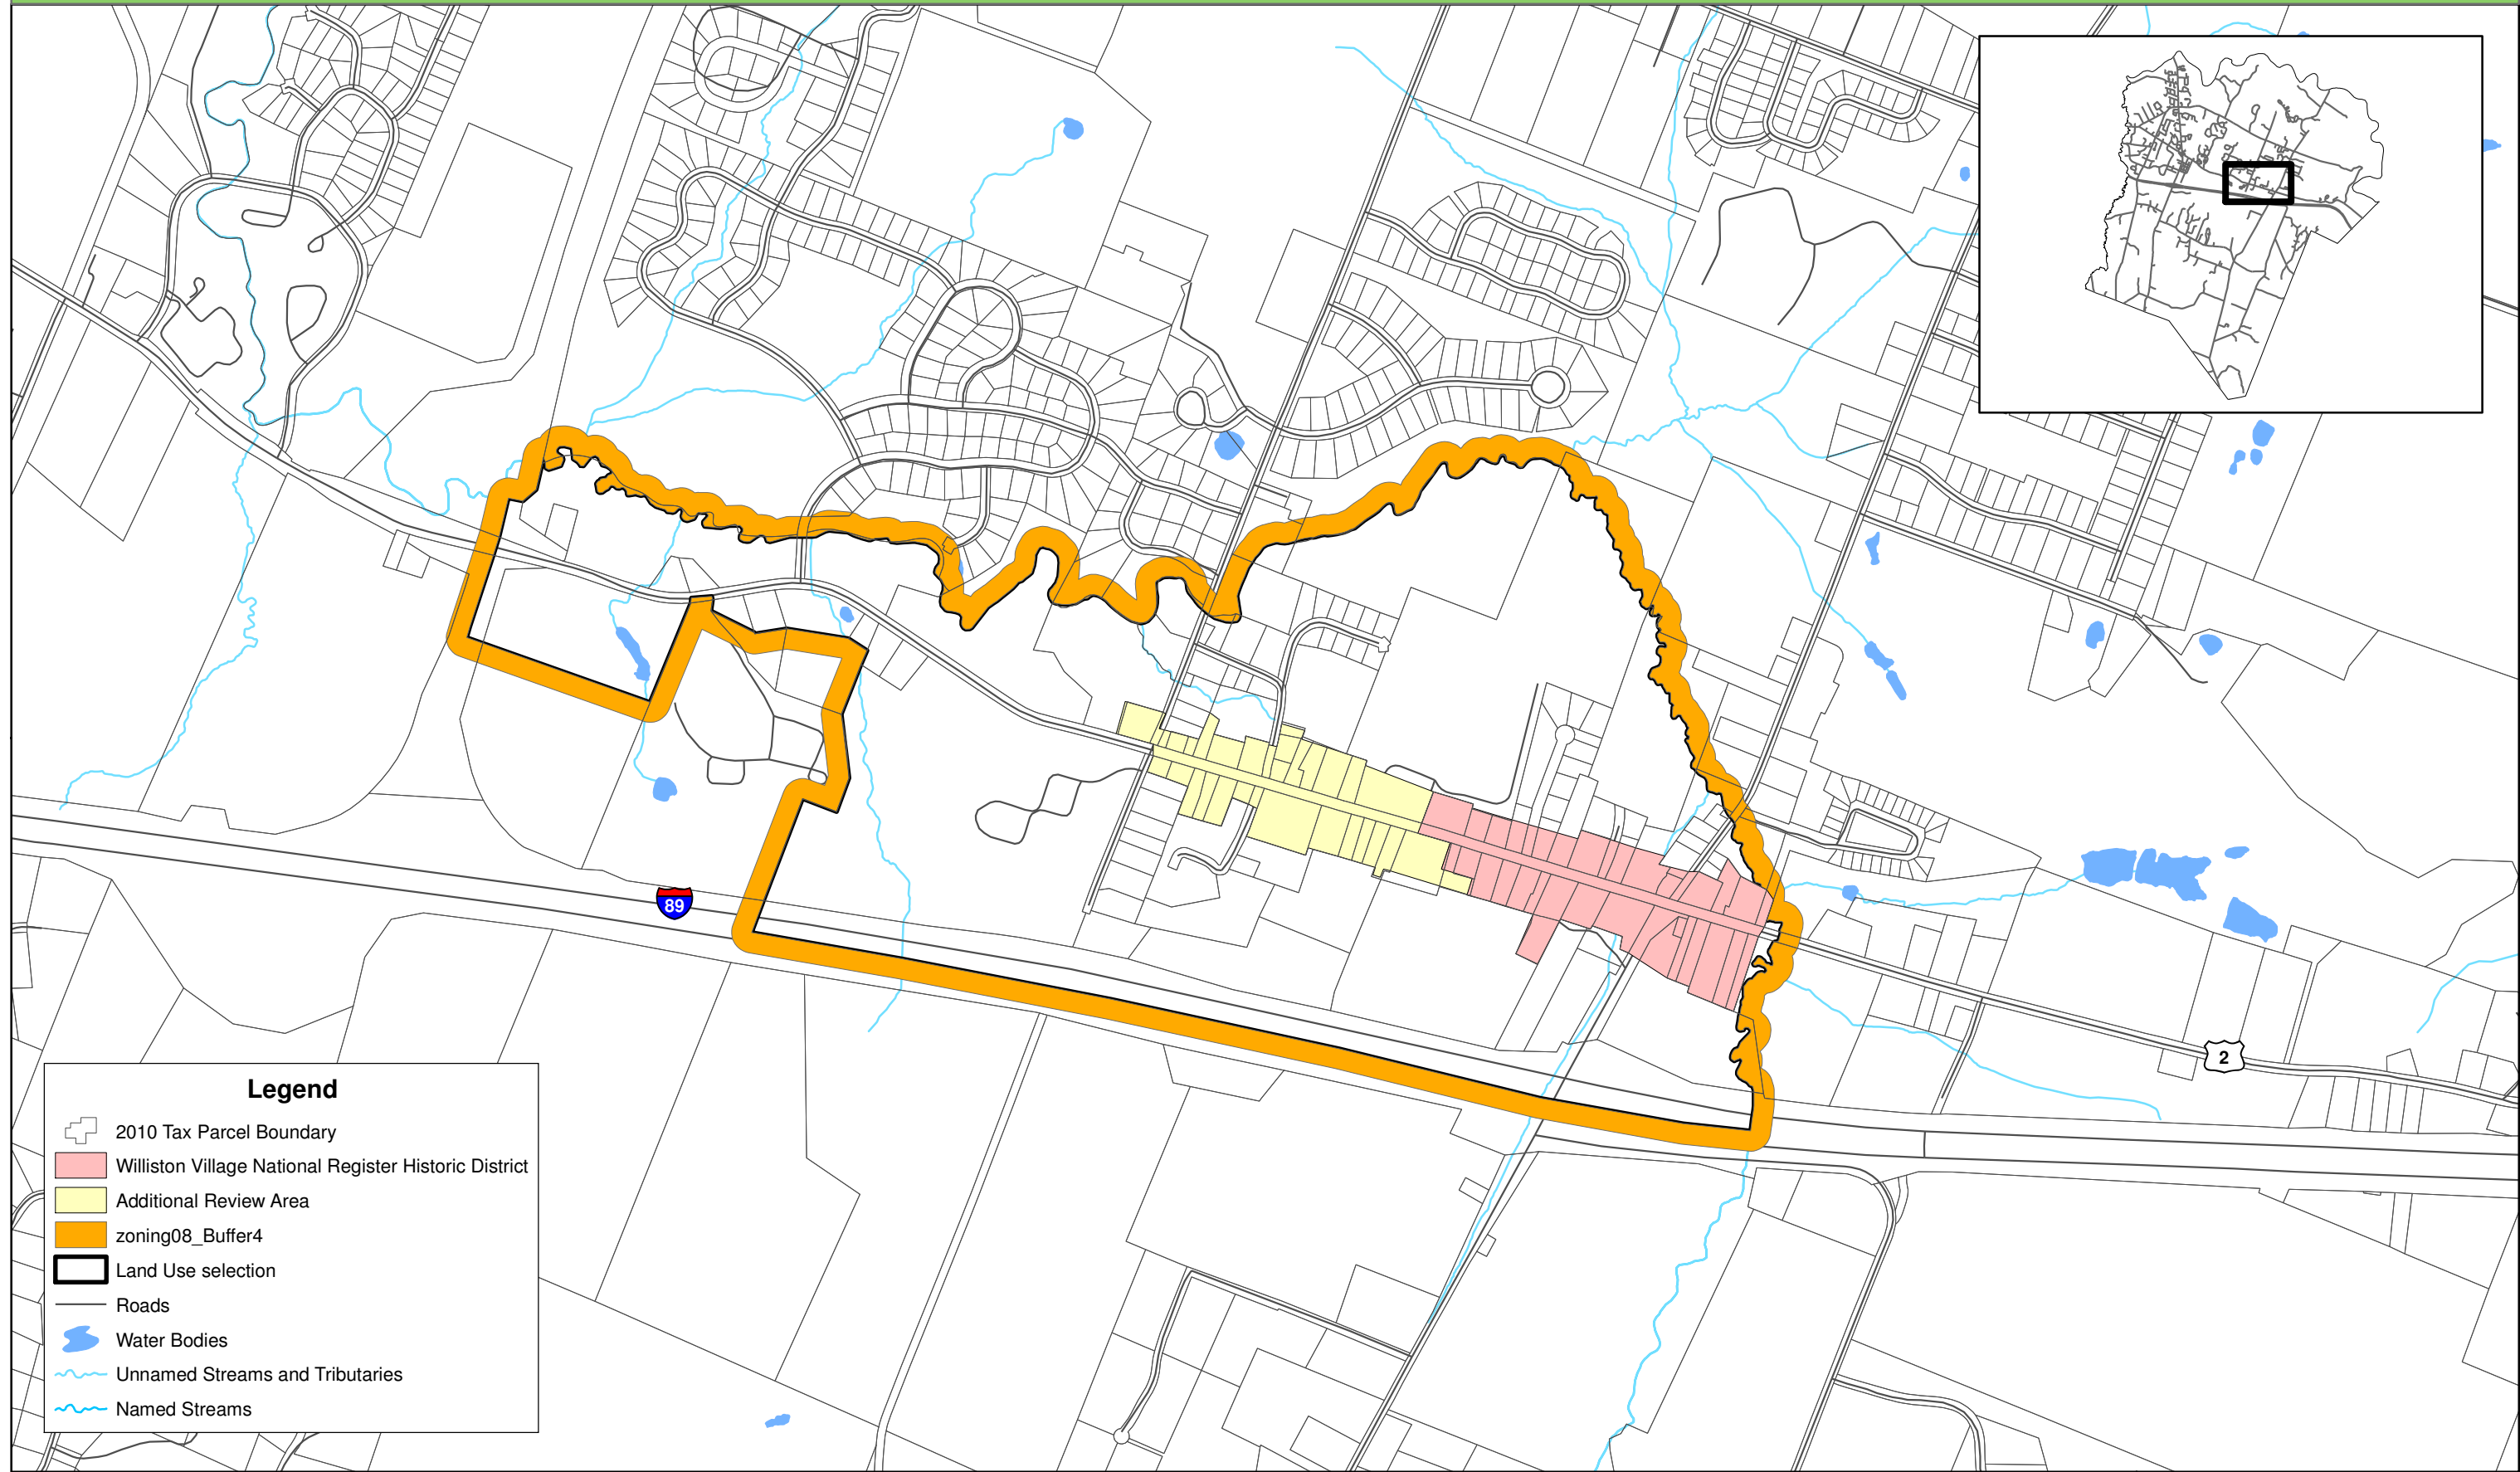

Williston 2011 Comprehensive Plan

Map 5 - Williston Village Historic District

Legend

- 2010 Tax Parcel Boundary
- Williston Village National Register Historic District
- Additional Review Area
- zoning08_Buffer4
- Land Use selection
- Roads
- Water Bodies
- Unnamed Streams and Tributaries
- Named Streams