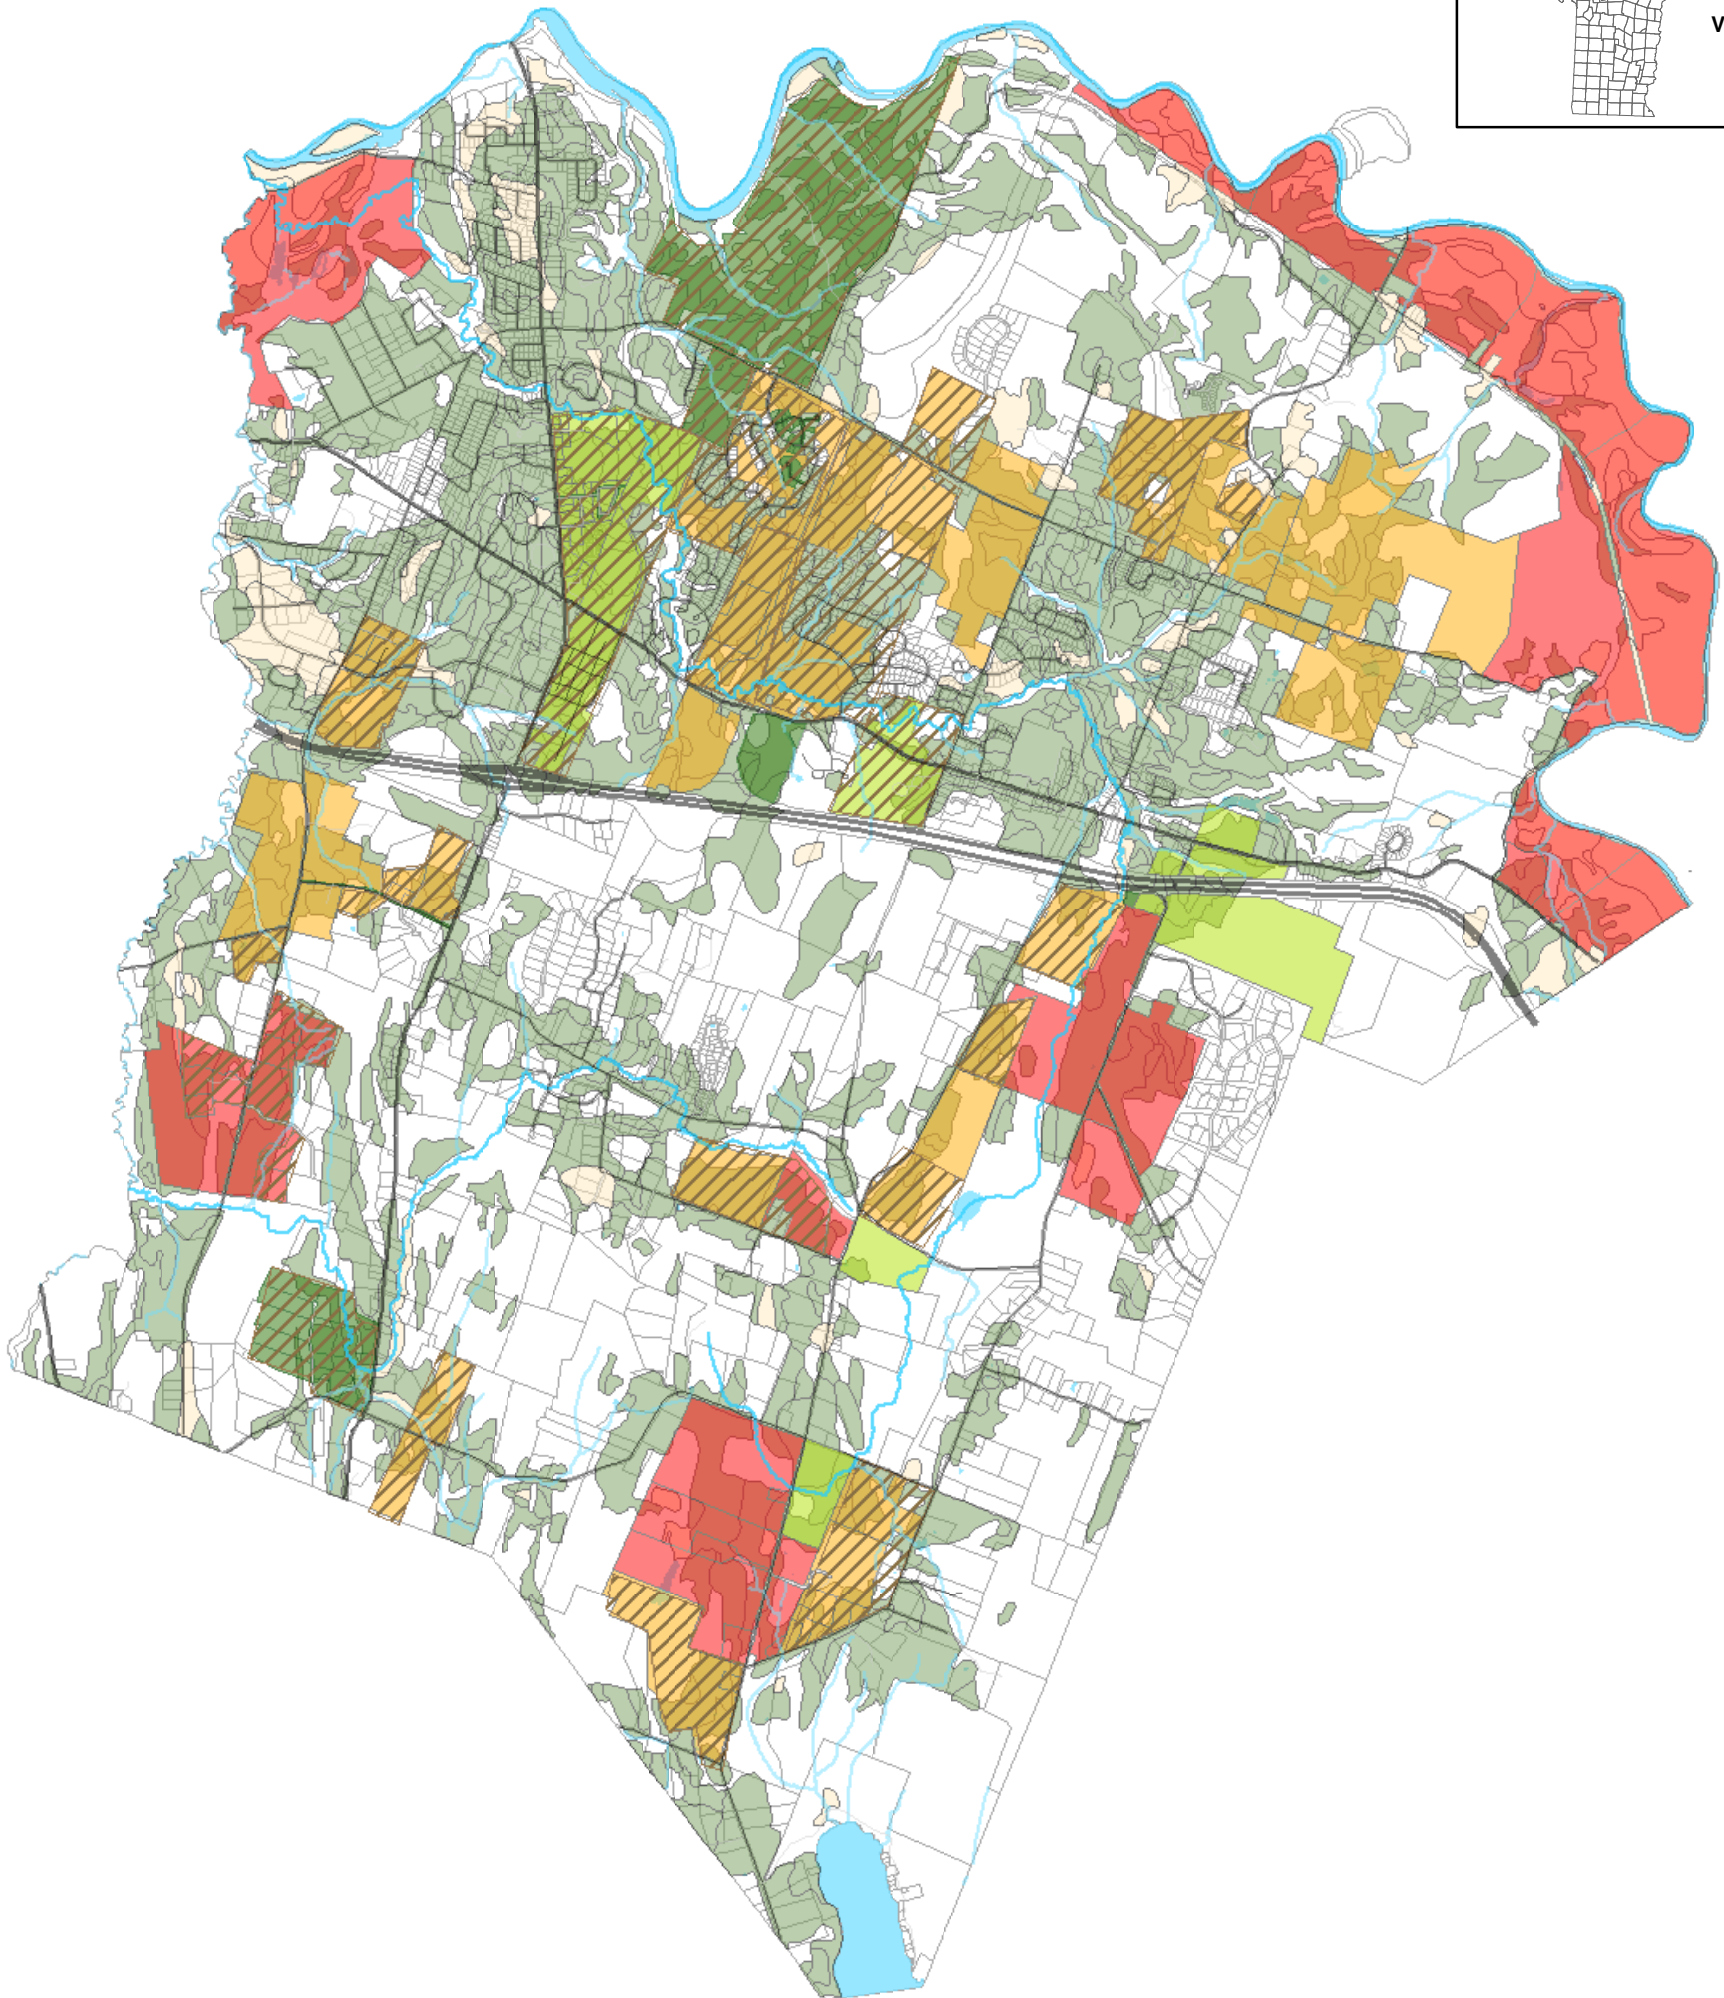

Williston 2011 Comprehensive Plan Map 17 - 1988 LESA Farmland

Legend

Farmlands That Have Been Developed
 or Are No Longer in Production

1988 LESA Farmland Scores

- 0 - 41
- 42 - 118
- 119 - 162
- 163 - 235

Important Farmland Classification Ratings for Vermont Soil Map Units- June 2005

- Prime Farmland
- Farmland of Statewide Importance

Streams

- Named Streams
- Unnamed Streams and Tributaries
- Water Body

Parcels

Roads Centerline

- Interstate
- US or State Route
- Class 2 - 4
- Private